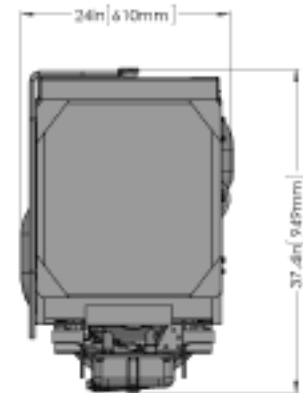

MODEL	V3300-E3BG
Standby Rating	27 kWe @ 1800 (.8 power factor)
Emission Level	Tier 4i Emergency Stationary Standby
Flywheel	SAE 11.5
Flywheel Housing	SAE 3 (short)
Alternator	12V/45 Amp
Fan	6 Blade Pusher Fan
Number of Cylinders	4
Combustion System	IDI
Cycle	4 Stroke
Aspiration	Natural Aspiration
Displacement	3.318 L
Cooling System	Water Cooled
Total Lube Oil Capacity	13.2 L (3.49 US gal)
Fuel Consumption @ Standby	2.46 US gph @ 100% load
Service Interval (Oil)	250 Hours
Dimensions (with Air Cleaner and Radiator):	
Length	40.8 in (1037 mm)
Width	24 in (610 mm)
Height	37.4 in (949 mm)
Dry Weight	695 lbs