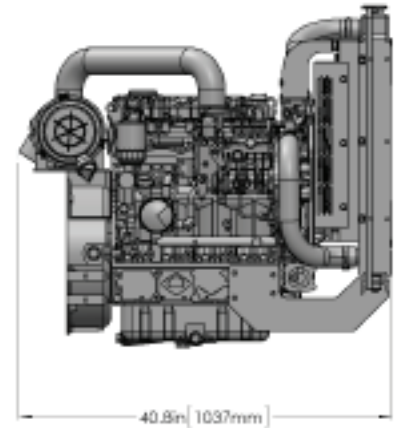

Compact and powerful.

Don't underestimate the compact package of the V3300. This Kubota BG engine is a powerhouse with a standby rating of 27 kWe @ 1800 rpm and a 12V/45 amp alternator. With its prized combination of output, efficiency and always-ready reliability, this engine is a smart choice for any emergency stationary standby generator OEM.

Durable and reliable belt-free design.

The new Kubota BG engine includes a durable and dependable solid gear train that gets the job done without the use of belts.

Stable, predictable power.

A unique fly-ball governor system stabilizes and regulates energy output for safe, predictable performance.

More parts give you more flexibility.

The V3300 Kubota BG engine includes the radiator and air cleaner. This gives you the flexibility to choose your own controls and exhaust configuration and allows for efficient, hassle-free setup and installation.

MODEL	V3300-E3BG
Standby Rating	27 kWe @ 1800 (.8 power factor)
Emission Level	Tier 4i Emergency Stationary Standby
Flywheel	SAE 11.5
Flywheel Housing	SAE 3 (short)
Alternator	12V/45 Amp
Fan	6 Blade Pusher Fan
Number of Cylinders	4
Combustion System	IDI
Cycle	4 Stroke
Aspiration	Natural Aspiration
Displacement	3.318 L
Cooling System	Water Cooled
Total Lube Oil Capacity	13.2 L (3.49 US gal)
Fuel Consumption @ Standby	2.46 US gph @ 100% load
Service Interval (Oil)	250 Hours
Dimensions (with Air Cleaner and Radiator):	
Length	40.8 in (1037 mm)
Width	24 in (610 mm)
Height	37.4 in (949 mm)
Dry Weight	695 lbs